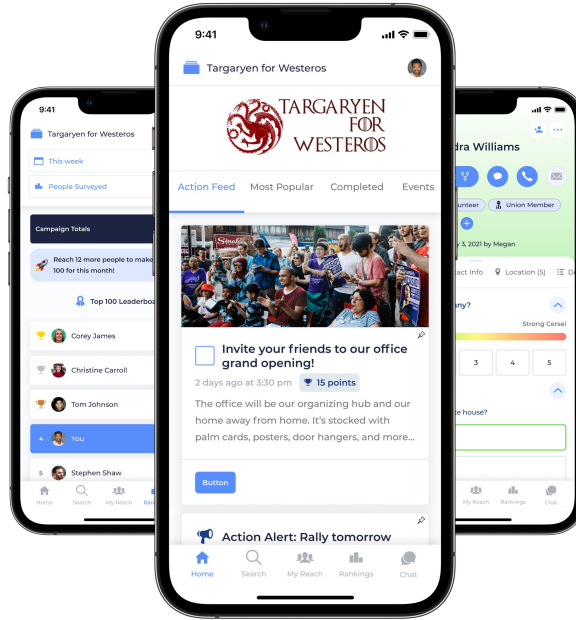

The grassroots organizing app that lets you meet people where they are.  
Built by progressive organizers, for progressive organizers.

### Community Canvassing

Identify and activate anyone you meet in any context by searching for them directly in your campaign's voter file or data set and collecting survey responses. Add new people who aren't in the voter file on the fly!

### Voter Registration

Reach's groundbreaking "Choose your own Adventure" style Voter Registration pipelines set the standard for distributed, scalable voter registration. Send chasers at just the right time, track progress, and seamlessly turn newly registered voters into relational organizing contacts.

### Team Engagement

The Home Screen is your campaign's digital HQ full of custom Action Cards and your Mobilize events. Reach Chat allows supporters to collaborate and organize together. Engage in friendly competition with your fellow volunteers from the Rankings screen!